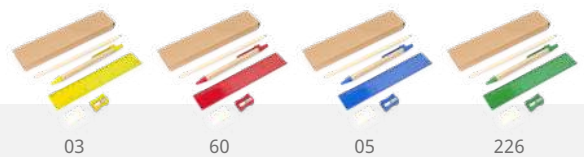

8064 Lizana

5-piece set presented in a kraft cardboard case, including a ball pen with cardboard body and blue ink, a wooden pencil, a sharpener, a rubber and a 15 cm ruler.

17,7 x 1,5 x 4,5 cm   1/50   400
B(4), W