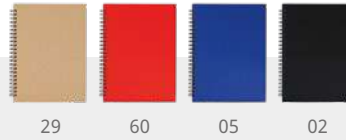

8052 **Valle**

Spiral ring notebook with microperforated lined sheets. Hard covers in recycled cardboard. 80 sheets.

16,4 x 21,7 x 1,6 cm 1/25 50
E(4)