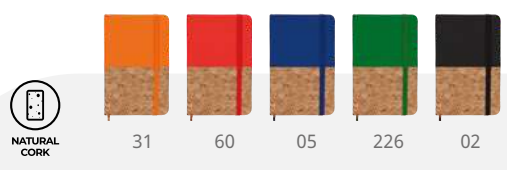

 22 x 24 x 2,2 cm  1/20  40

 E(1), B(1)

NEW.

7988 **Andros**

A5 notebook with hard covers in natural cork. Bookmark and elastic band. 80 sheets.

14 x 21 x 1,5 cm 1/25 50
E(4),L2

8072 **Cales**

A6 notepad with hard natural cork cover. Bookmark and elastic band. 80 sheets.

8,9 x 14 x 1,4 cm 1/50 100
E(4), L2

NATURALCORK

8071 **Iris**

A6 notepad with hard half cork half leatherette covers. Bookmark and elastic band. 80 sheets.

9,3 x 14,3 x 1,5 cm 1/50 100
E(4), L2

PIANA

NEW.

7987 Piana