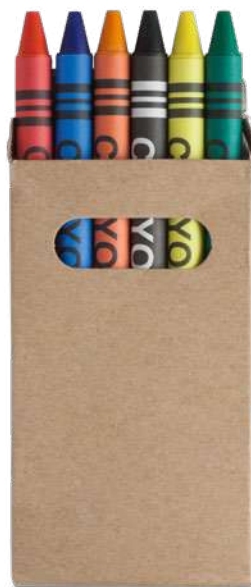

B(4)

8092 Waldo

13-piece drawing set. 6 crayons, 6 wooden pencils and a sharpener included. Presentation in a cardboard case.

10 x Ø4,60 cm

1/10

200

B(4), W

8000 Boreal