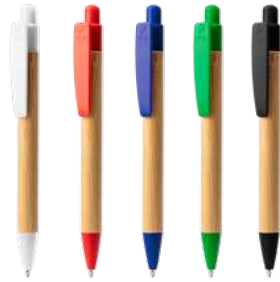

01 60 05 226 02

Ball pen with body in bamboo and PLA. Blue ink.

14 x Ø1 cm 50 1000
B(4), L1