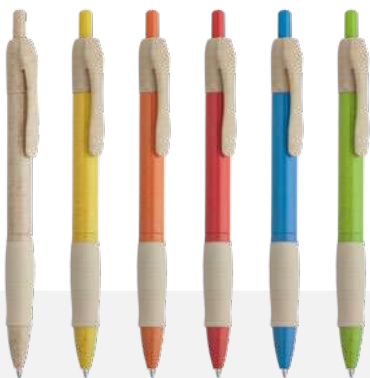

29 03 31 60 242 114