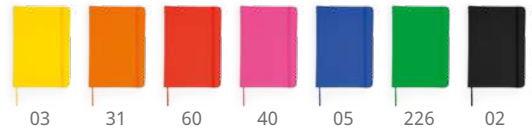

A5 notebook with hard covers in black PU. Colour bookmark, elastic band and pen holder. 80 lined sheets.

14 x 21 x 1,5 cm 1/25 50

E(4), T

8091 Ardak

A5 notebook with imitation leather covers. Bookmark and elastic band. 100 lined sheets.

14,7 x 1,5 x 21 cm 1/25 50

E(4), T, W

8051 **Coral**

8050 **Alba**

8050 **Alba**

A5 notepad with rigid leatherette cover. Bookmark and elastic band. 100 sheets.

14,7 x 21 x 1,5 cm 1/25 50
 E(4), T

8051 **Coral**

A6 notepad with rigid leatherette cover. Bookmark and elastic band. 100 sheets.

9,3 x 14,3 x 1,5 cm 1/50 100
 E(4), T

+ antibacterial
 ISO 22196

8061 **Elion**

A6 notepad with antibacterial PU covers. Bookmark and elastic band. 80 sheets. ISO 22196 standard compliance.