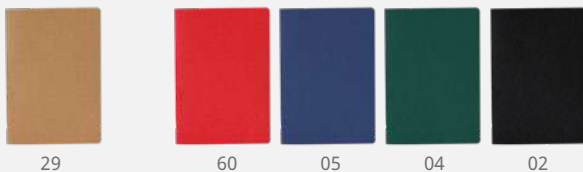

9,7 x 14,4 x 1 cm 1/50 100
D(4), B(4)

8054 **Arco** 

Spring mini notebook with rigid PP cover. 60 sheets of striped paper. Includes pen with blue ink.

7 x 9,5 x 0,7 cm 1/50 300
D(4), B(4)

NEW.
COLORS

RECYCLED PAPER