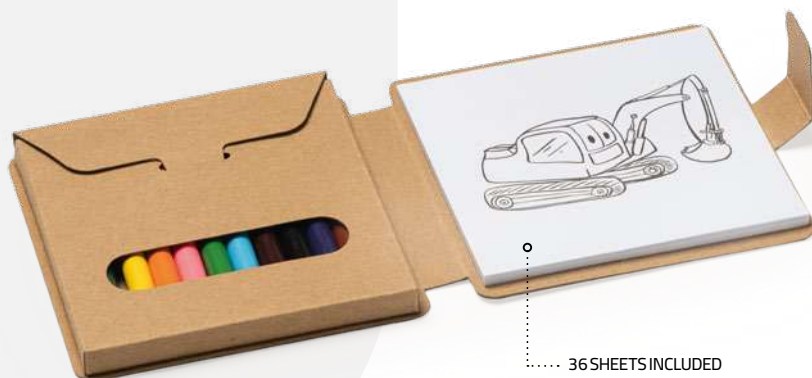

36 SHEETS INCLUDED