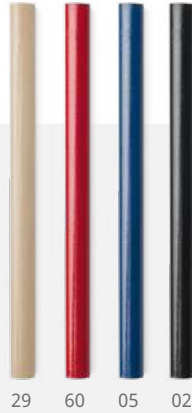

 14,9 x Ø1 cm  1/50  1000
 B(4)

60 05 251 02

8023 **Araya**

Ball pen with LED flashlight and metallic ABS body. In-built carabiner in cap. Blue ink.

 11 x Ø1 cm  1/50  500
 B(4)

CARPENTER PENCIL

8088 Veta

Oval-shaped carpenter pencil for easy marking. Unsharpened tip.