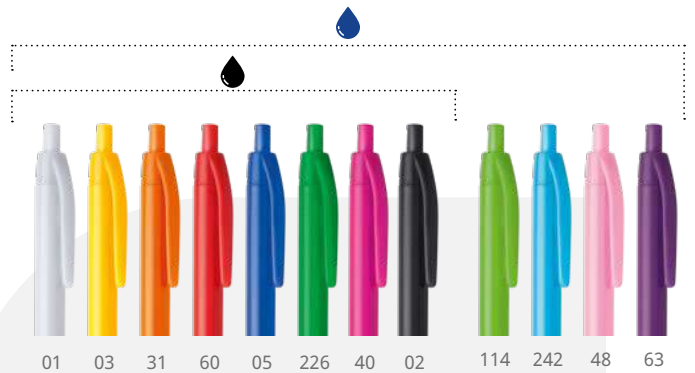

13,8 x Ø1 cm 1/50 1000
A(4)

01 03 31 60 05 226 40 02 114 242 48 63

8010 Stix

Retractable pen made of ABS in assorted colours. Available in blue and black ink.

13,8 x Ø1 cm 1/50 1000
A(4)

+ antibacterial
ISO 22196