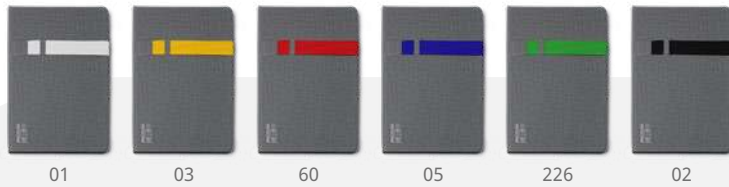

RECYCLED
PET

7971 Sikas

A5 notebook with RPET hard covers. Pen and mobile holder included. 80 plain sheets.

14,6 x 21,4 x 1,5 cm

1/25

50

E(1), W, T