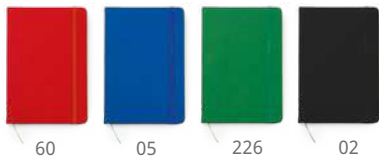

 22 x 24 x 2,2 cm  1/20  40

 E(1), B(1)

NEW.

7988 **Andros**

A5 notebook with hard covers in natural cork. Bookmark and elastic band. 80 sheets.

14 x 21 x 1,5 cm 1/25 50
E(4),L2

8072 **Cales**

A6 notepad with hard natural cork cover. Bookmark and elastic band. 80 sheets.

8,9 x 14 x 1,4 cm 1/50 100
E(4), L2

NATURALCORK

8071 **Iris**

A6 notepad with hard half cork half leatherette covers. Bookmark and elastic band. 80 sheets.

9,3 x 14,3 x 1,5 cm 1/50 100
E(4), L2

PIANA

NEW.

7987 Piana

A5 notebook with hard covers in black PU. Colour bookmark, elastic band and pen holder. 80 lined sheets.

14 x 21 x 1,5 cm 1/25 50

E(4), T

8091 Ardak

A5 notebook with imitation leather covers. Bookmark and elastic band. 100 lined sheets.