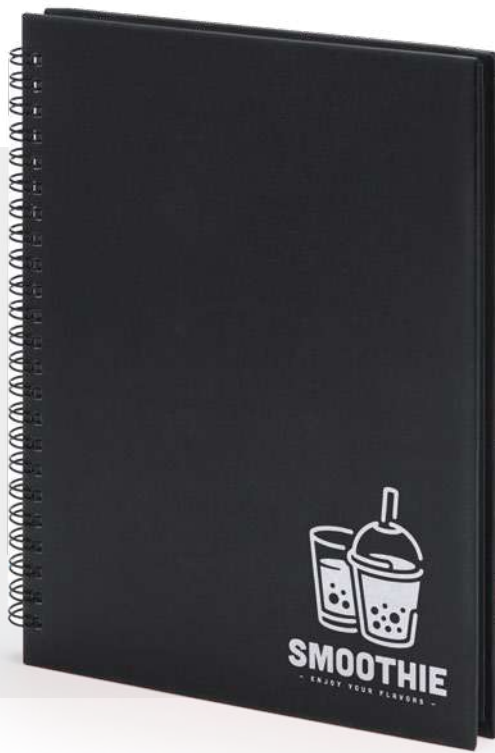

8052 **Valle**

Spiral ring notebook with microperforated lined sheets. Hard covers in recycled cardboard. 80 sheets.

16,4 x 21,7 x 1,6 cm 1/25 50
E(4)