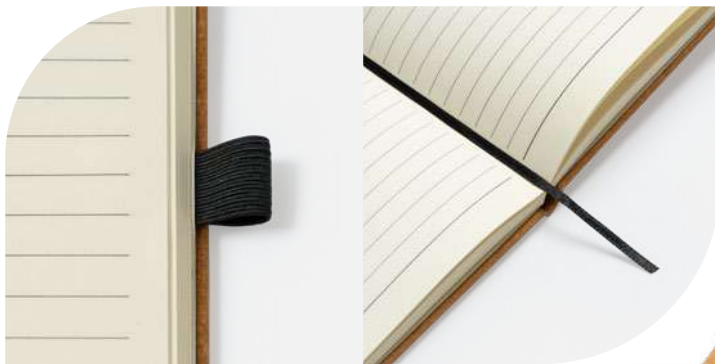

RECYCLED
LEATHER

7974 **Korum**

A5 notebook with hard covers in recycled leather. Bookmark and elastic band. 100 lined sheets.

14,5 x 21 x 1,4 cm 1/25 50

E(4), L2