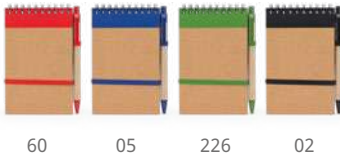

8074 **Lien**

Spiral ring notebook with recycled cardboard hardcover. Includes matching pen with blue ink. 70 sheets.

9,7 x 14,4 x 1 cm 1/50 100
D(4), B(4)