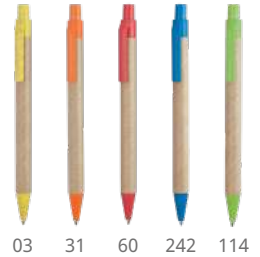

8029 Grove

Retractable pen made of recycled cardboard, with tip and clip in wheat fibre and ABS. Blue ink.

14 x Ø1 cm 50 1000
A(4), W