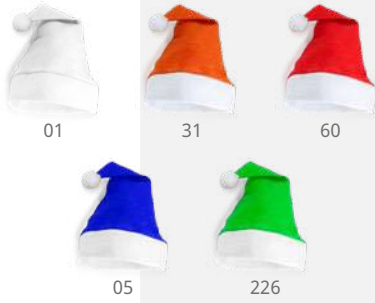

1300 **Santa**

One size christmas hat made of soft polyester.

43 x 30 cm 10 200
E(1), N(8)