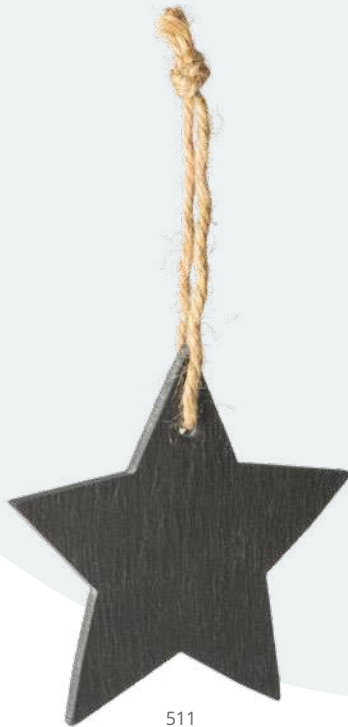

1305 **Jingle**

Wooden christmas decoration, available in two designs: star and tree. Both include a red ribbon to hang on the christmas tree.

9,5 x 10 cm

1/50 400

C(4), L1

512

511

1299 **Rudolf**

Christmas slate ornament in two designs. Hanging strap included.

8,5 x 10 cm

1/25

100

C(1)

WELCOME CHRISTMAS

514

512